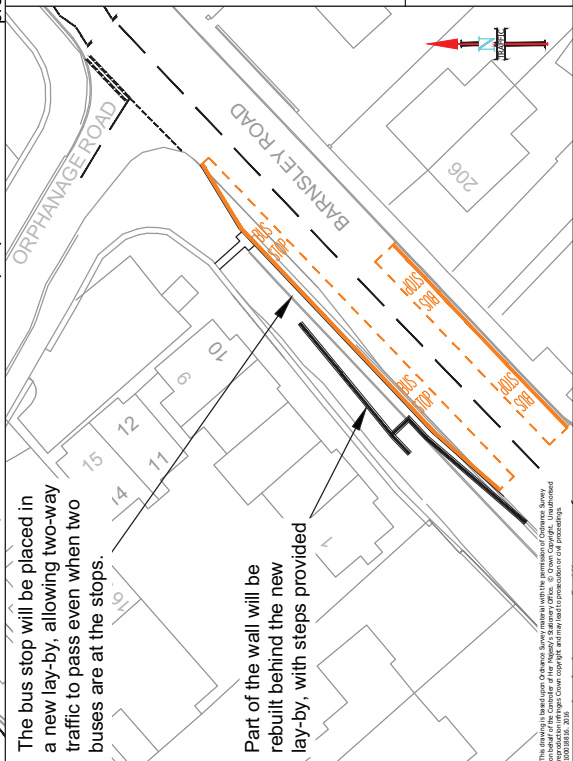

NOT TO SCALE
APRIL 2016
SD-LT190-C1

NOTES
For clarity, existing unchanged restrictions are not shown
To view a larger plan visit www.sheffield.gov.uk/northsheffield

KEY
Bus Stop
Bus Stop Clearway (no stopping at any time)
Double Yellow Lines (No waiting at any time)