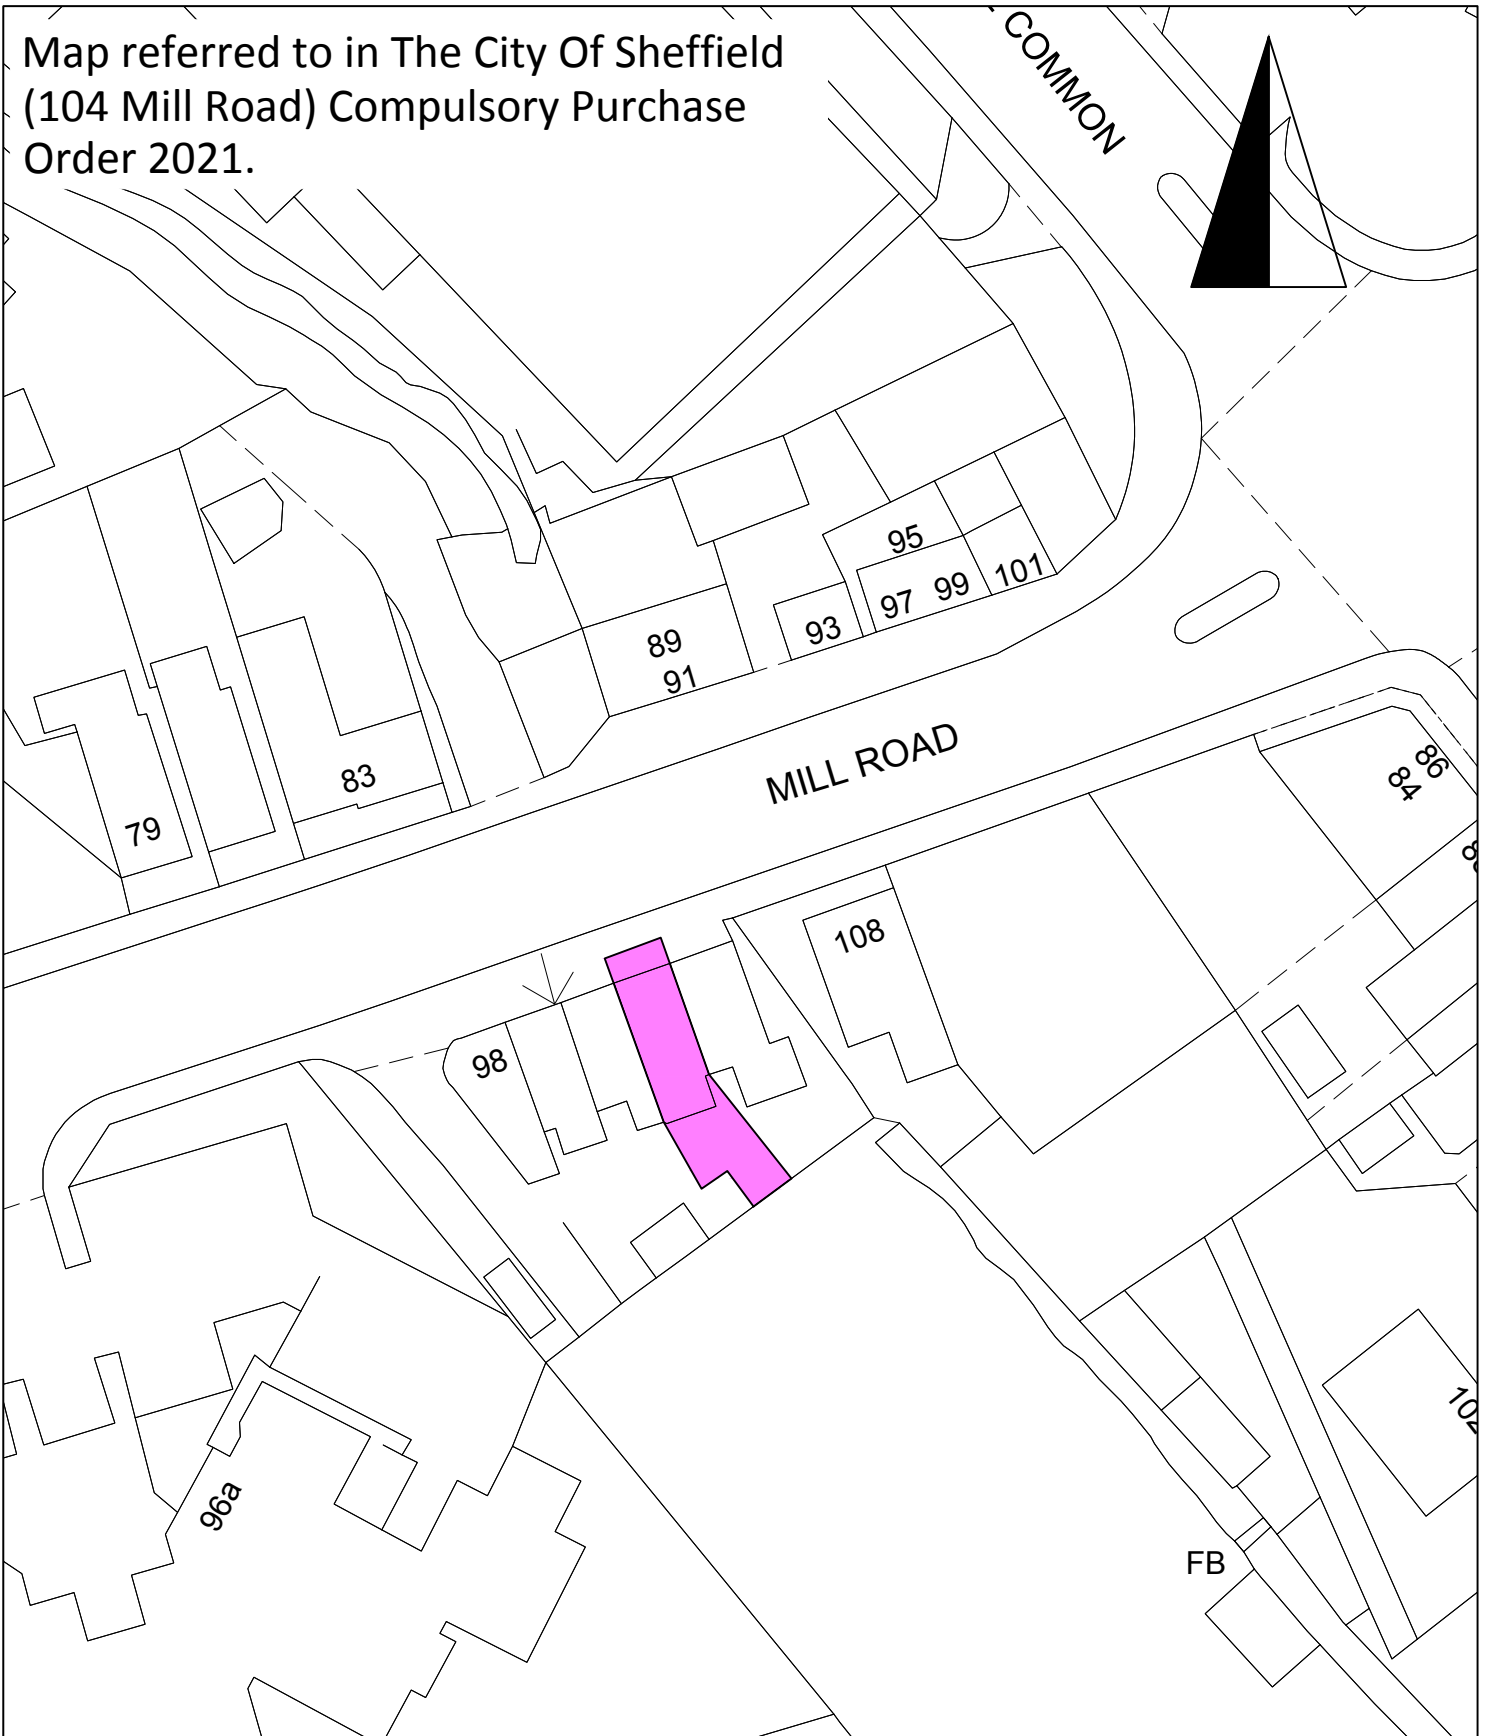

Map referred to in The City Of Sheffield  
(104 Mill Road) Compulsory Purchase  
Order 2021.

Scale  
1:500

Date  
04/01/2021

**Sheffield**  
City Council

Maps are reproduced from Ordnance Survey with permission of HMSO. OS License No. 100018816.  
This drawing is protected by copyright. The Copyright owner is Sheffield City Council.