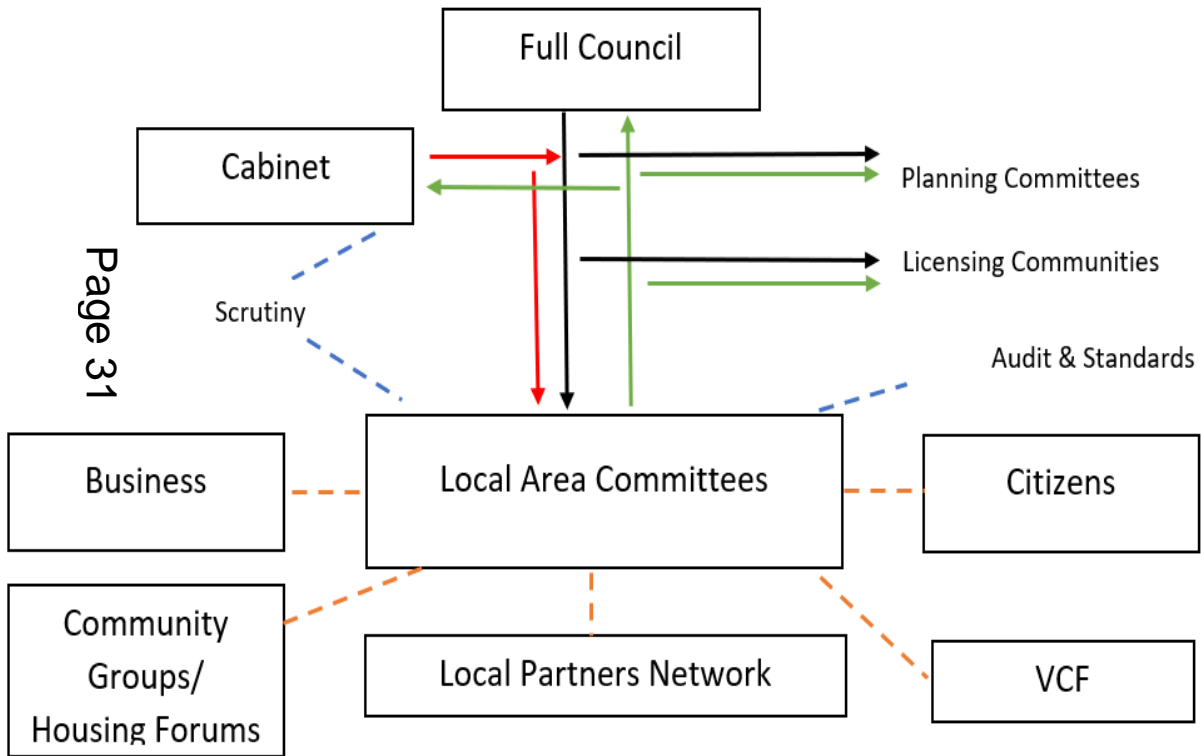

Local Area Committee Governance

Page 31

Key

Red = Delegations from Cabinet/ Leader

Black = Delegations from Full Council

Green = Feedback loops from Local Area Committee (LAC)

Blue (Dotted) = Overview & Scrutiny

Orange (Dotted) = Engagement

NOTE: This diagram is designed to only show the relationships between LACs and other committees and the City, existing relationships between the Council and the City will continue to be maintained.