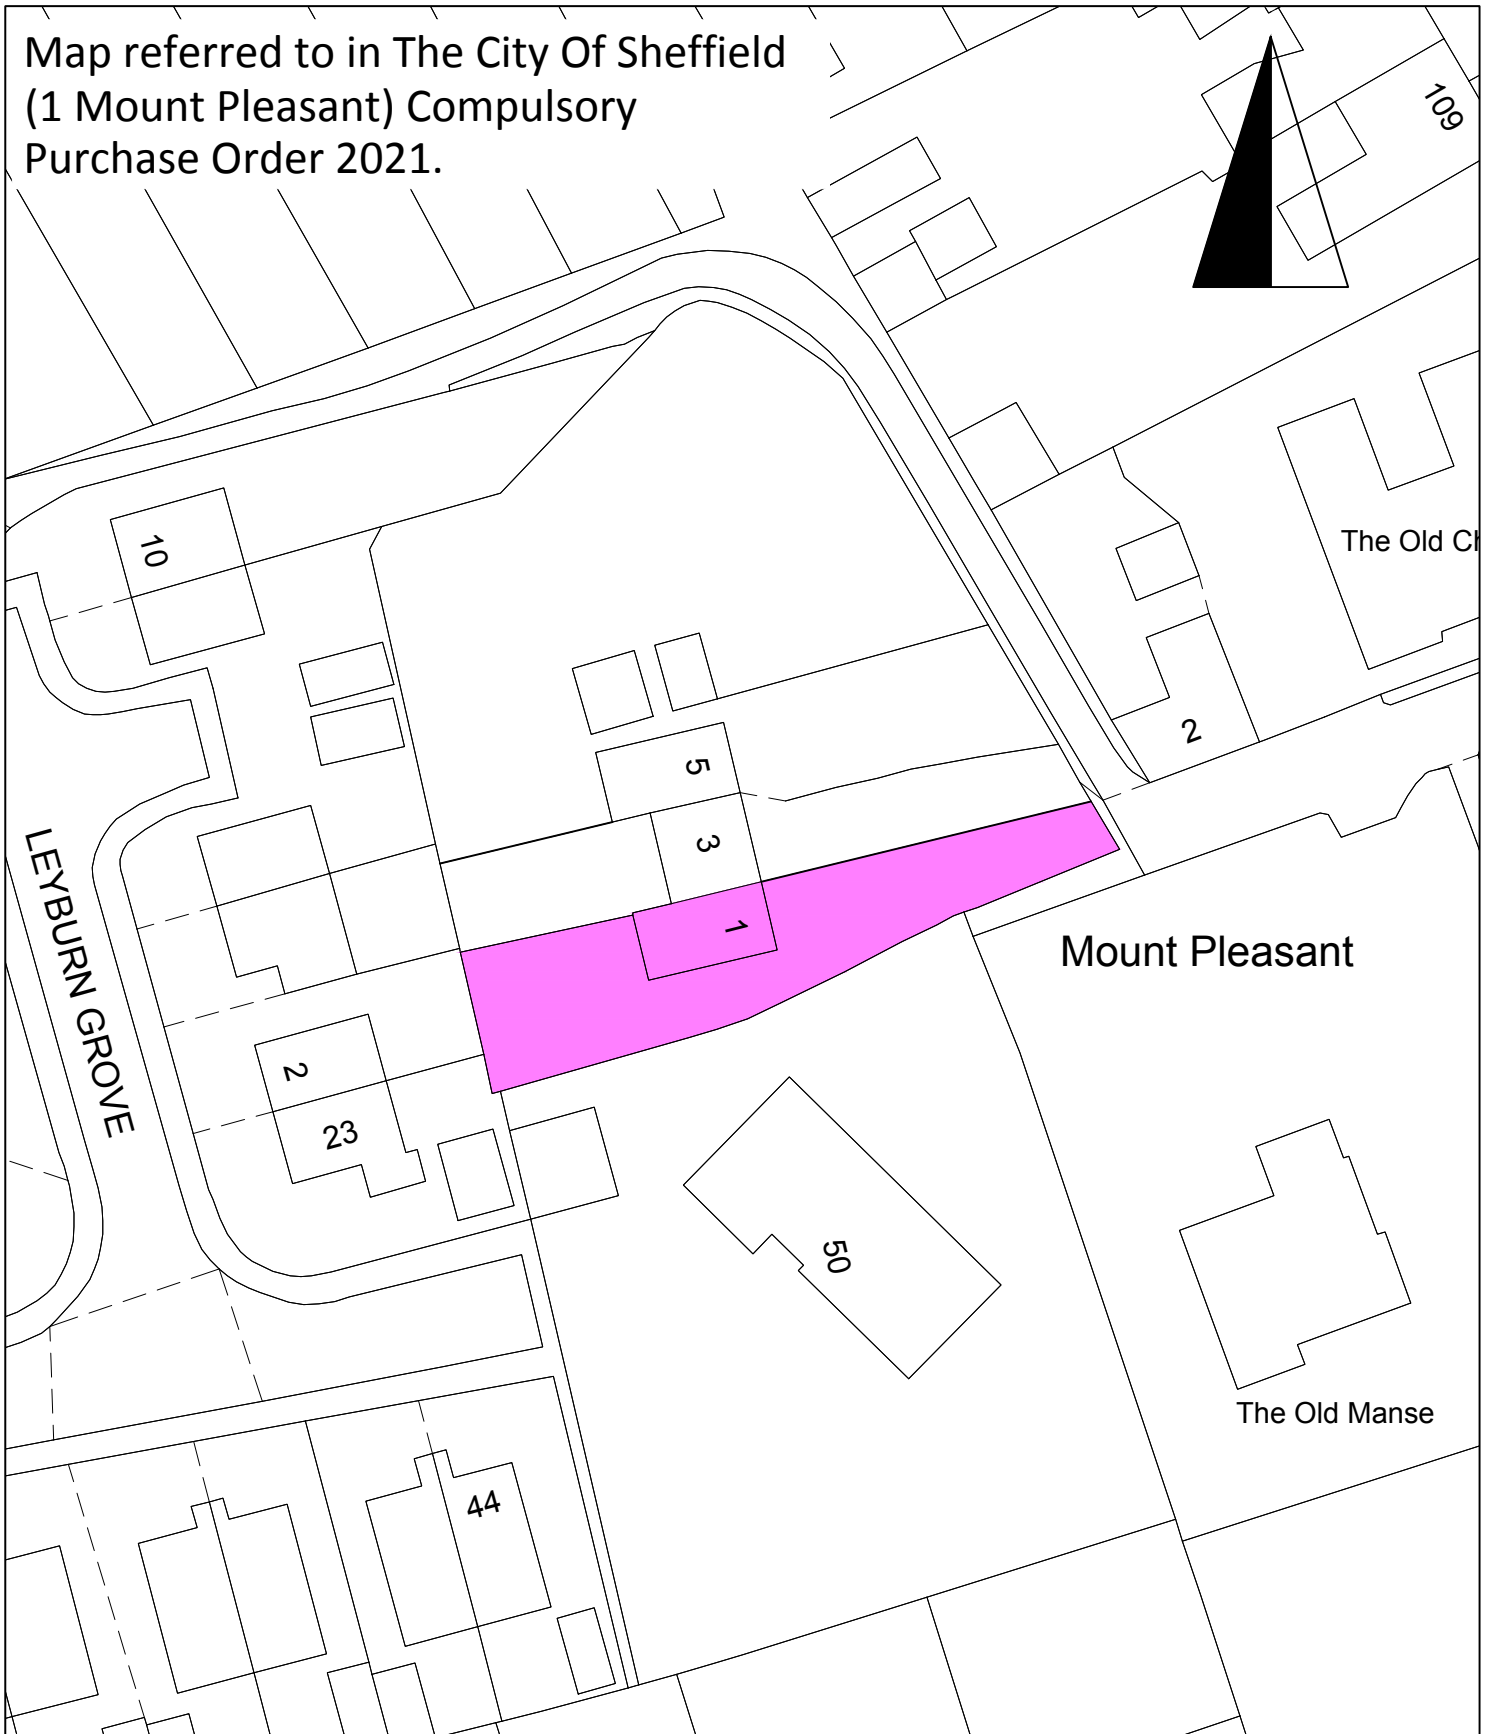

Map referred to in The City Of Sheffield
(1 Mount Pleasant) Compulsory
Purchase Order 2021.

	Scale 1:500
	Date 04/01/2021

Maps are reproduced from Ordnance Survey with permission of HMSO. OS License No. 100018816.
This drawing is protected by copyright. The Copyright owner is Sheffield City Council.

This page is intentionally left blank