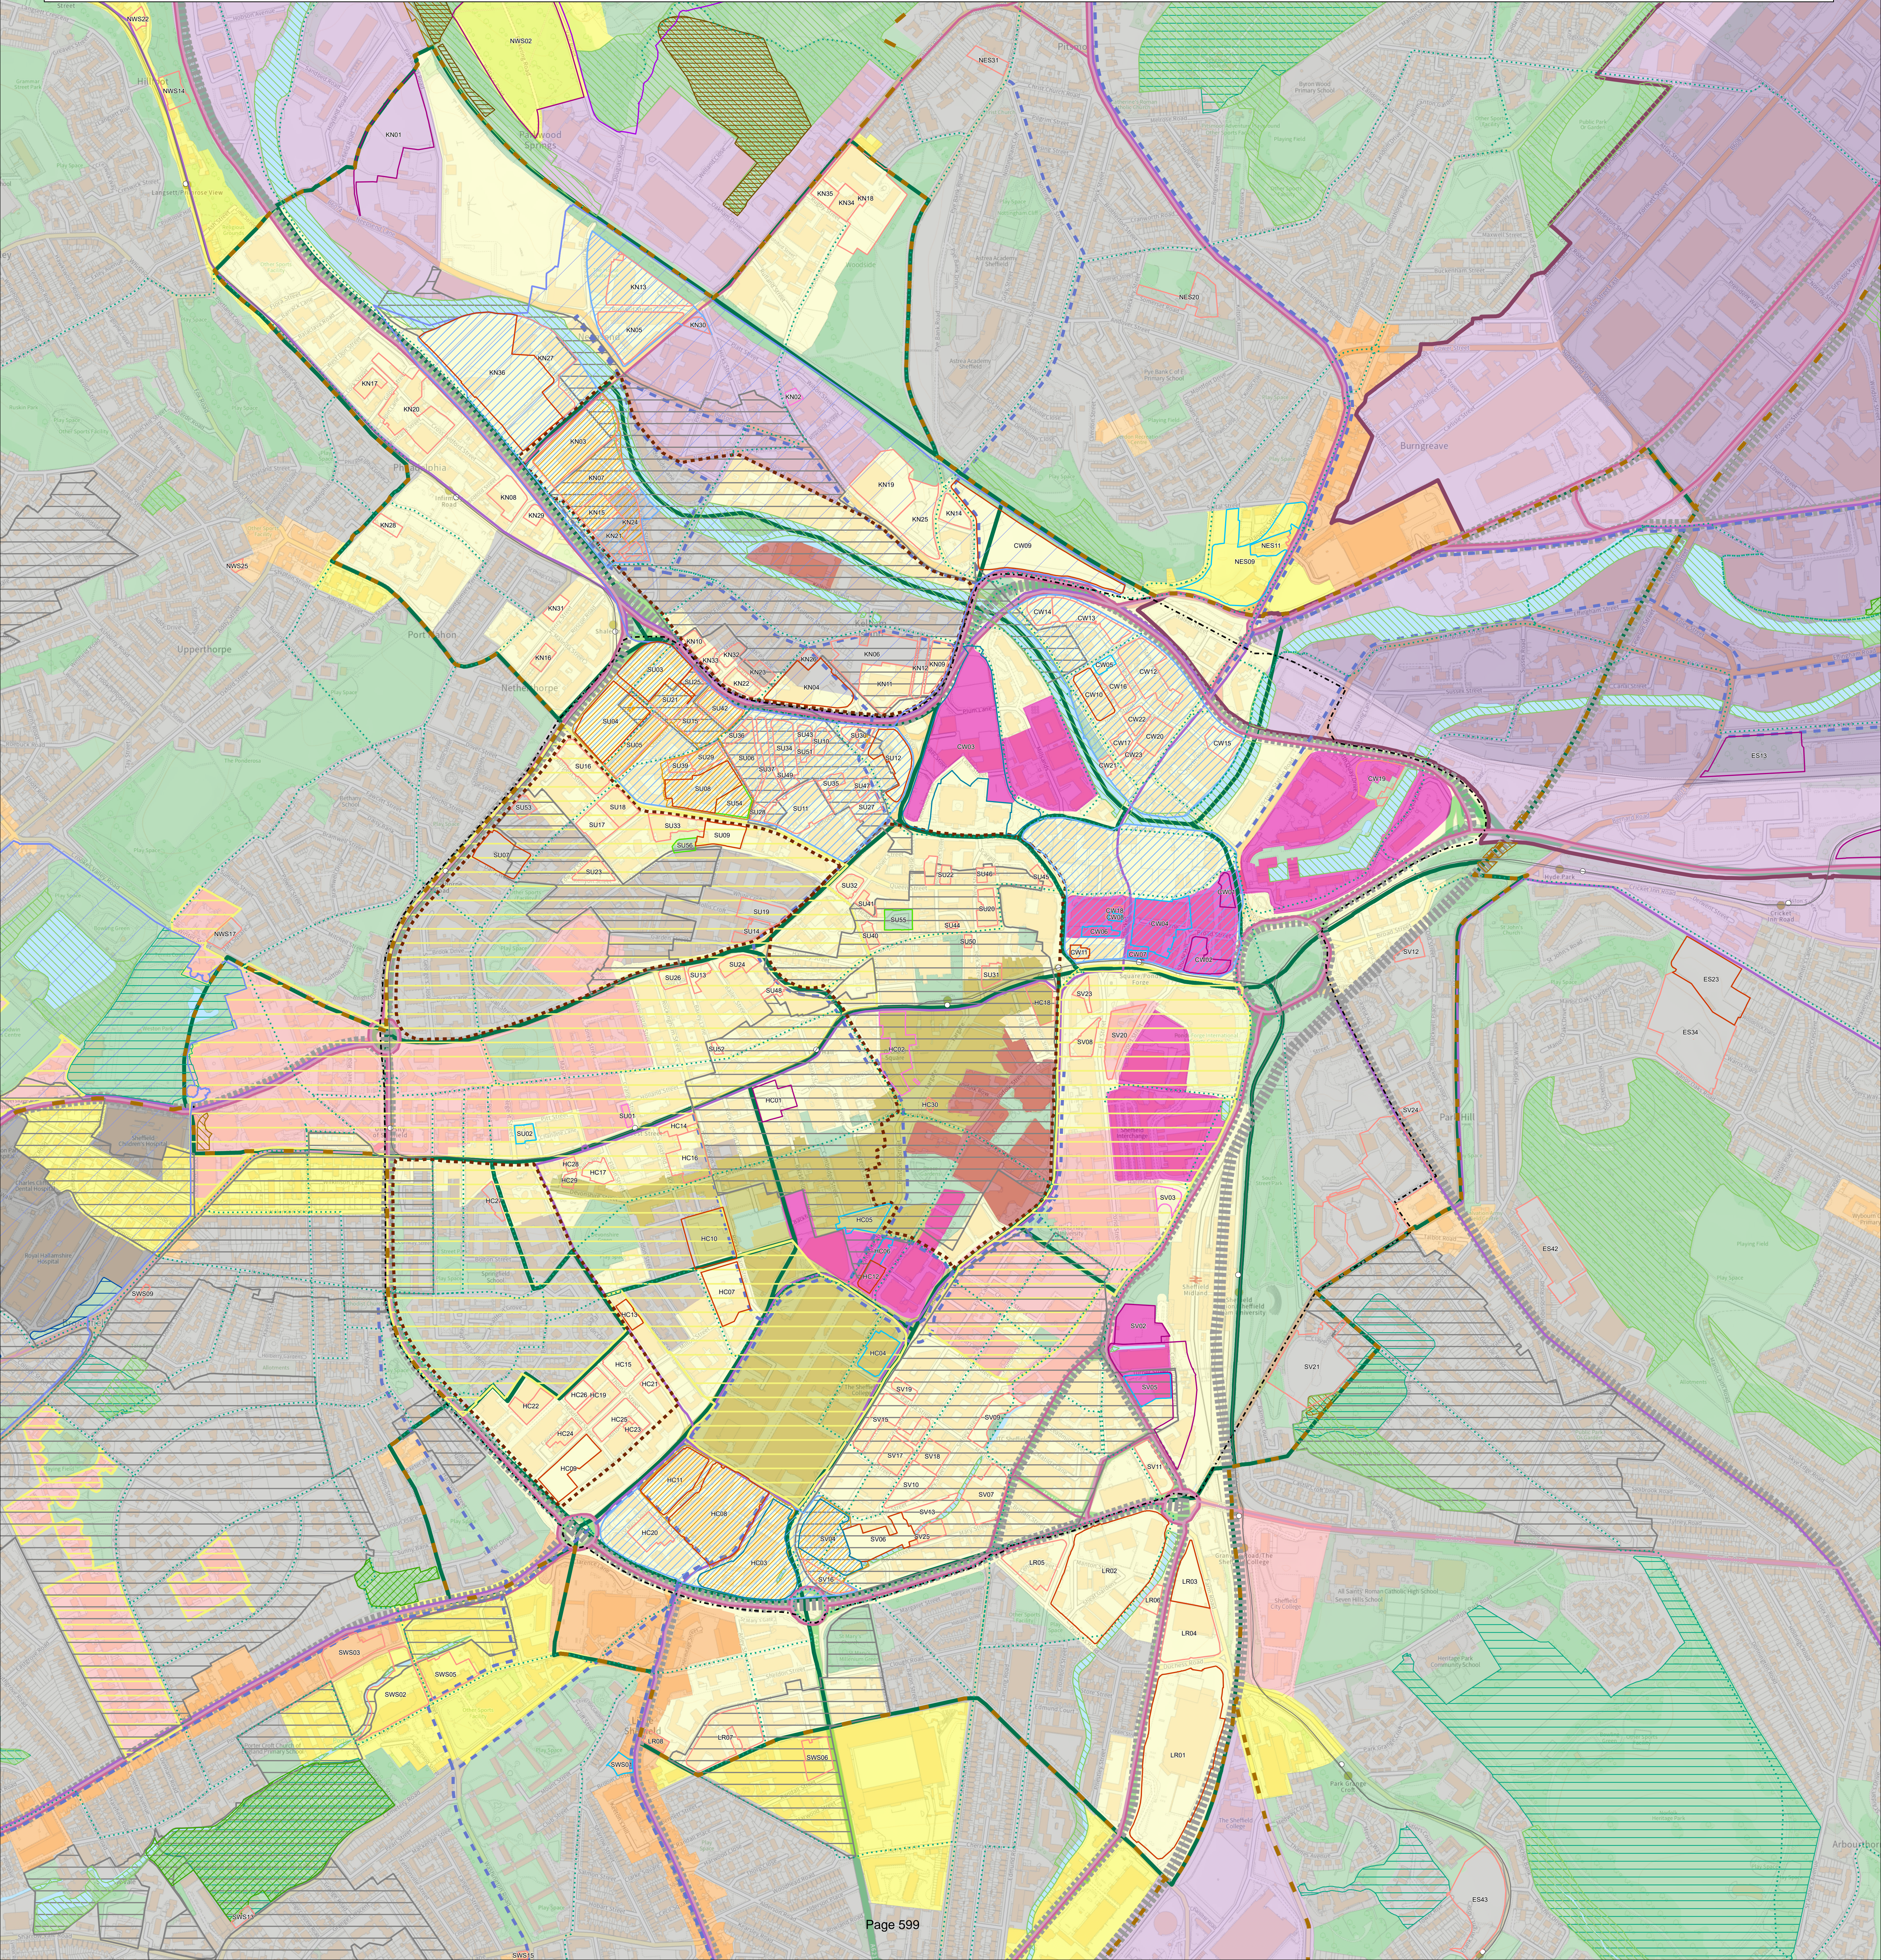

Boundaries

- Central Area Neighbourhood
- City Centre
- Sub Area
- Peak District National Park
- Sheffield Local Planning Authority

Policy Zones

- City Centre Office Zone
- General Employment Zone
- Industrial Zone
- Residential Zone
- City Centre Primary Shopping Area
- District Centre
- Local Centre
- Central Area Flexible Use Zone
- Flexible Use Zone (Outside the Central Area)
- Cultural Zone
- University/College Zone
- Hospital Zone
- Urban Green Space Zone
- Green Belt

Other designations

- Larger Wind Turbine Location
- Catalyst Site
- Priority Location
- Designated Neighbourhood Plan Area
- Advanced Manufacturing Innovation District
- Olympic Legacy Park
- Biological SSSI
- Geological SSSI
- Local Nature Reserve
- Local Wildlife Site
- Local Geological Site
- Local Green Space
- Scheduled Monument
- Conservation Area
- Historic Park, Garden or Cemetery
- Green Belt Village or Substantially Developed Road Frontage
- Addition to the Green Belt
- Removal from the Green Belt
- Night-time Quiet Area
- Area suitable for Purpose Built Student Accommodation
- Safeguarded for Flood Storage
- Waterway

Routes

- Strategic Road Network (National Highways)
- Strategic Route for Heavy Goods Vehicles
- Strategic Road
- Safeguarded Route for the Innovation Corridor
- Cycle Route
- Connecting Sheffield
- Mass Transit Corridor
- Gateway Route
- Supertram stop
- Supertram route