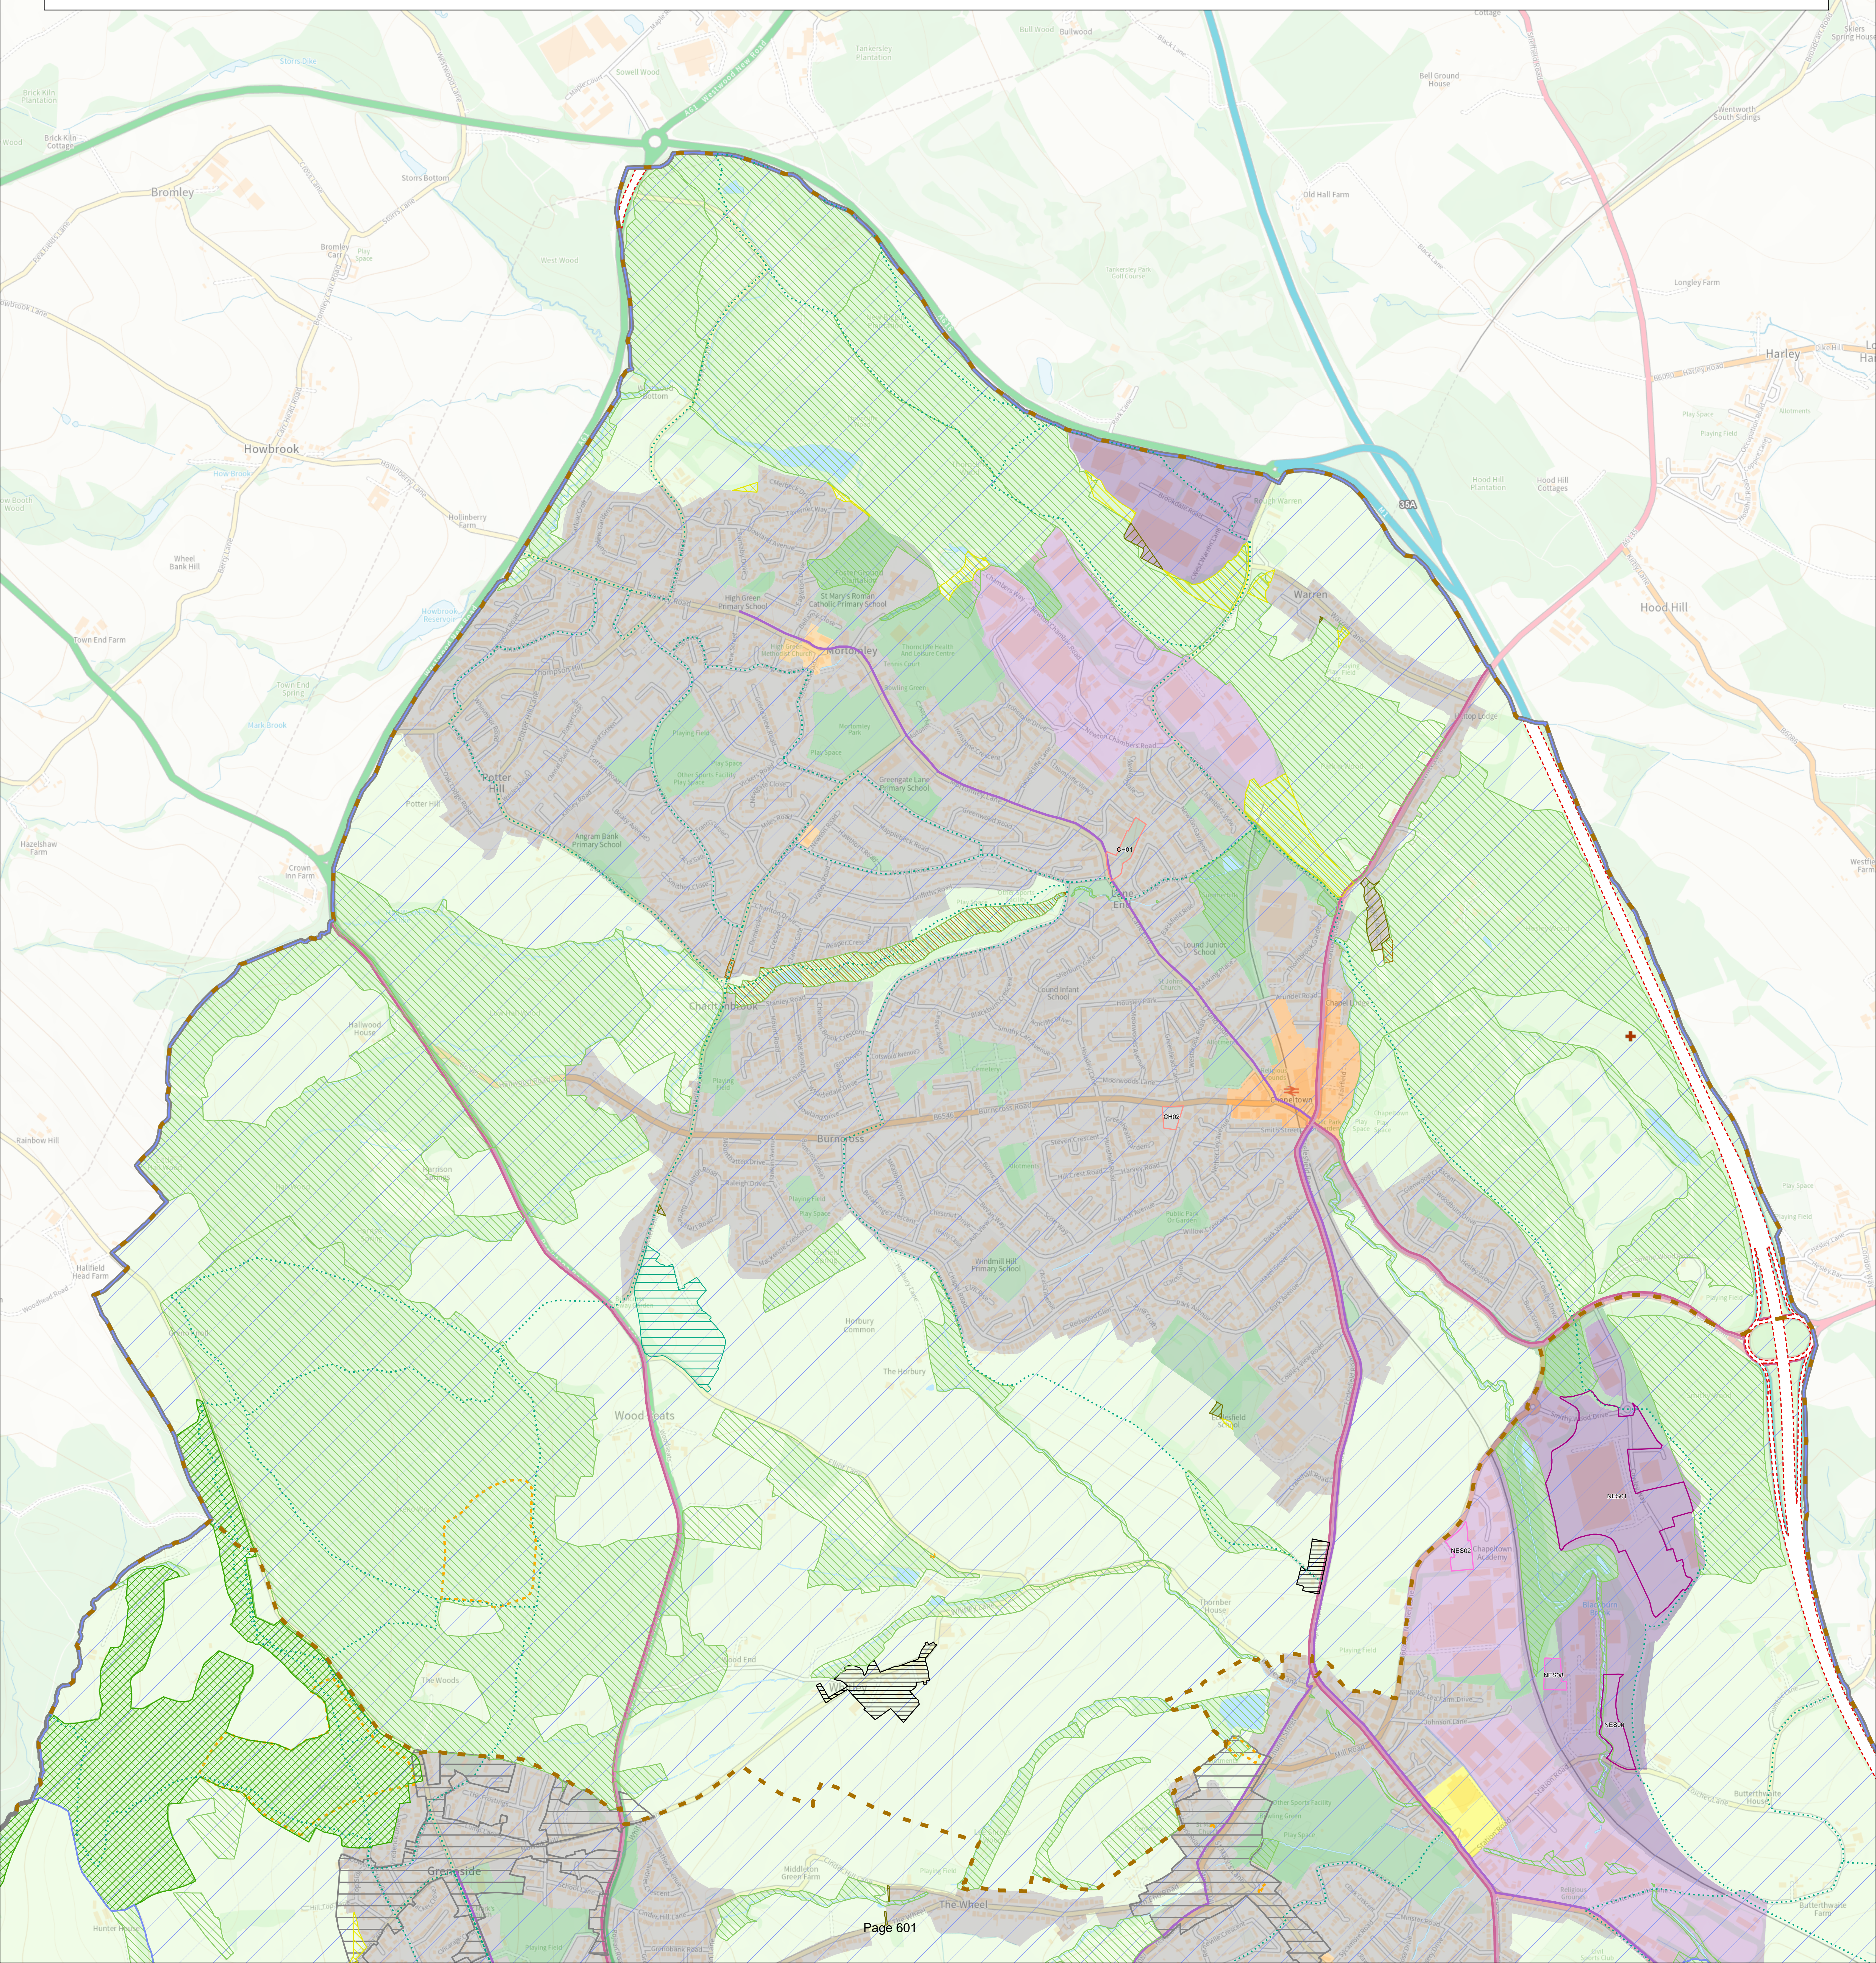

Boundaries

- Central Area Neighbourhood
- City Centre
- Sub Area
- Peak District National Park
- Sheffield Local Planning Authority

Policy Zones

- City Centre Office Zone
- General Employment Zone
- Industrial Zone
- Residential Zone
- City Centre Primary Shopping Area
- District Centre
- Local Centre
- Central Area Flexible Use Zone
- Flexible Use Zone (Outside the Central Area)
- Cultural Zone
- University/College Zone
- Hospital Zone
- Urban Green Space Zone
- Green Belt

Other designations

- Larger Wind Turbine Location
- Catalyst Site
- Priority Location
- Designated Neighbourhood Plan Area
- Advanced Manufacturing Innovation District
- Olympic Legacy Park
- Biological SSSI
- Geological SSSI
- Local Nature Reserve
- Local Wildlife Site
- Local Geological Site
- Local Green Space
- Scheduled Monument
- Conservation Area
- Historic Park, Garden or Cemetery
- Green Belt Village or Substantially Developed Road Frontage
- Addition to the Green Belt
- Removal from the Green Belt
- Night-time Quiet Area
- Area suitable for Purpose Built Student Accommodation
- Safeguarded for Flood Storage
- Waterway

Routes

- Strategic Road Network (National Highways)
- Strategic Route for Heavy Goods Vehicles
- Strategic Road
- Safeguarded Route for the Innovation Corridor
- Cycle Route
- Connecting Sheffield
- Mass Transit Corridor
- Gateway Route
- Supertram stop
- Supertram route