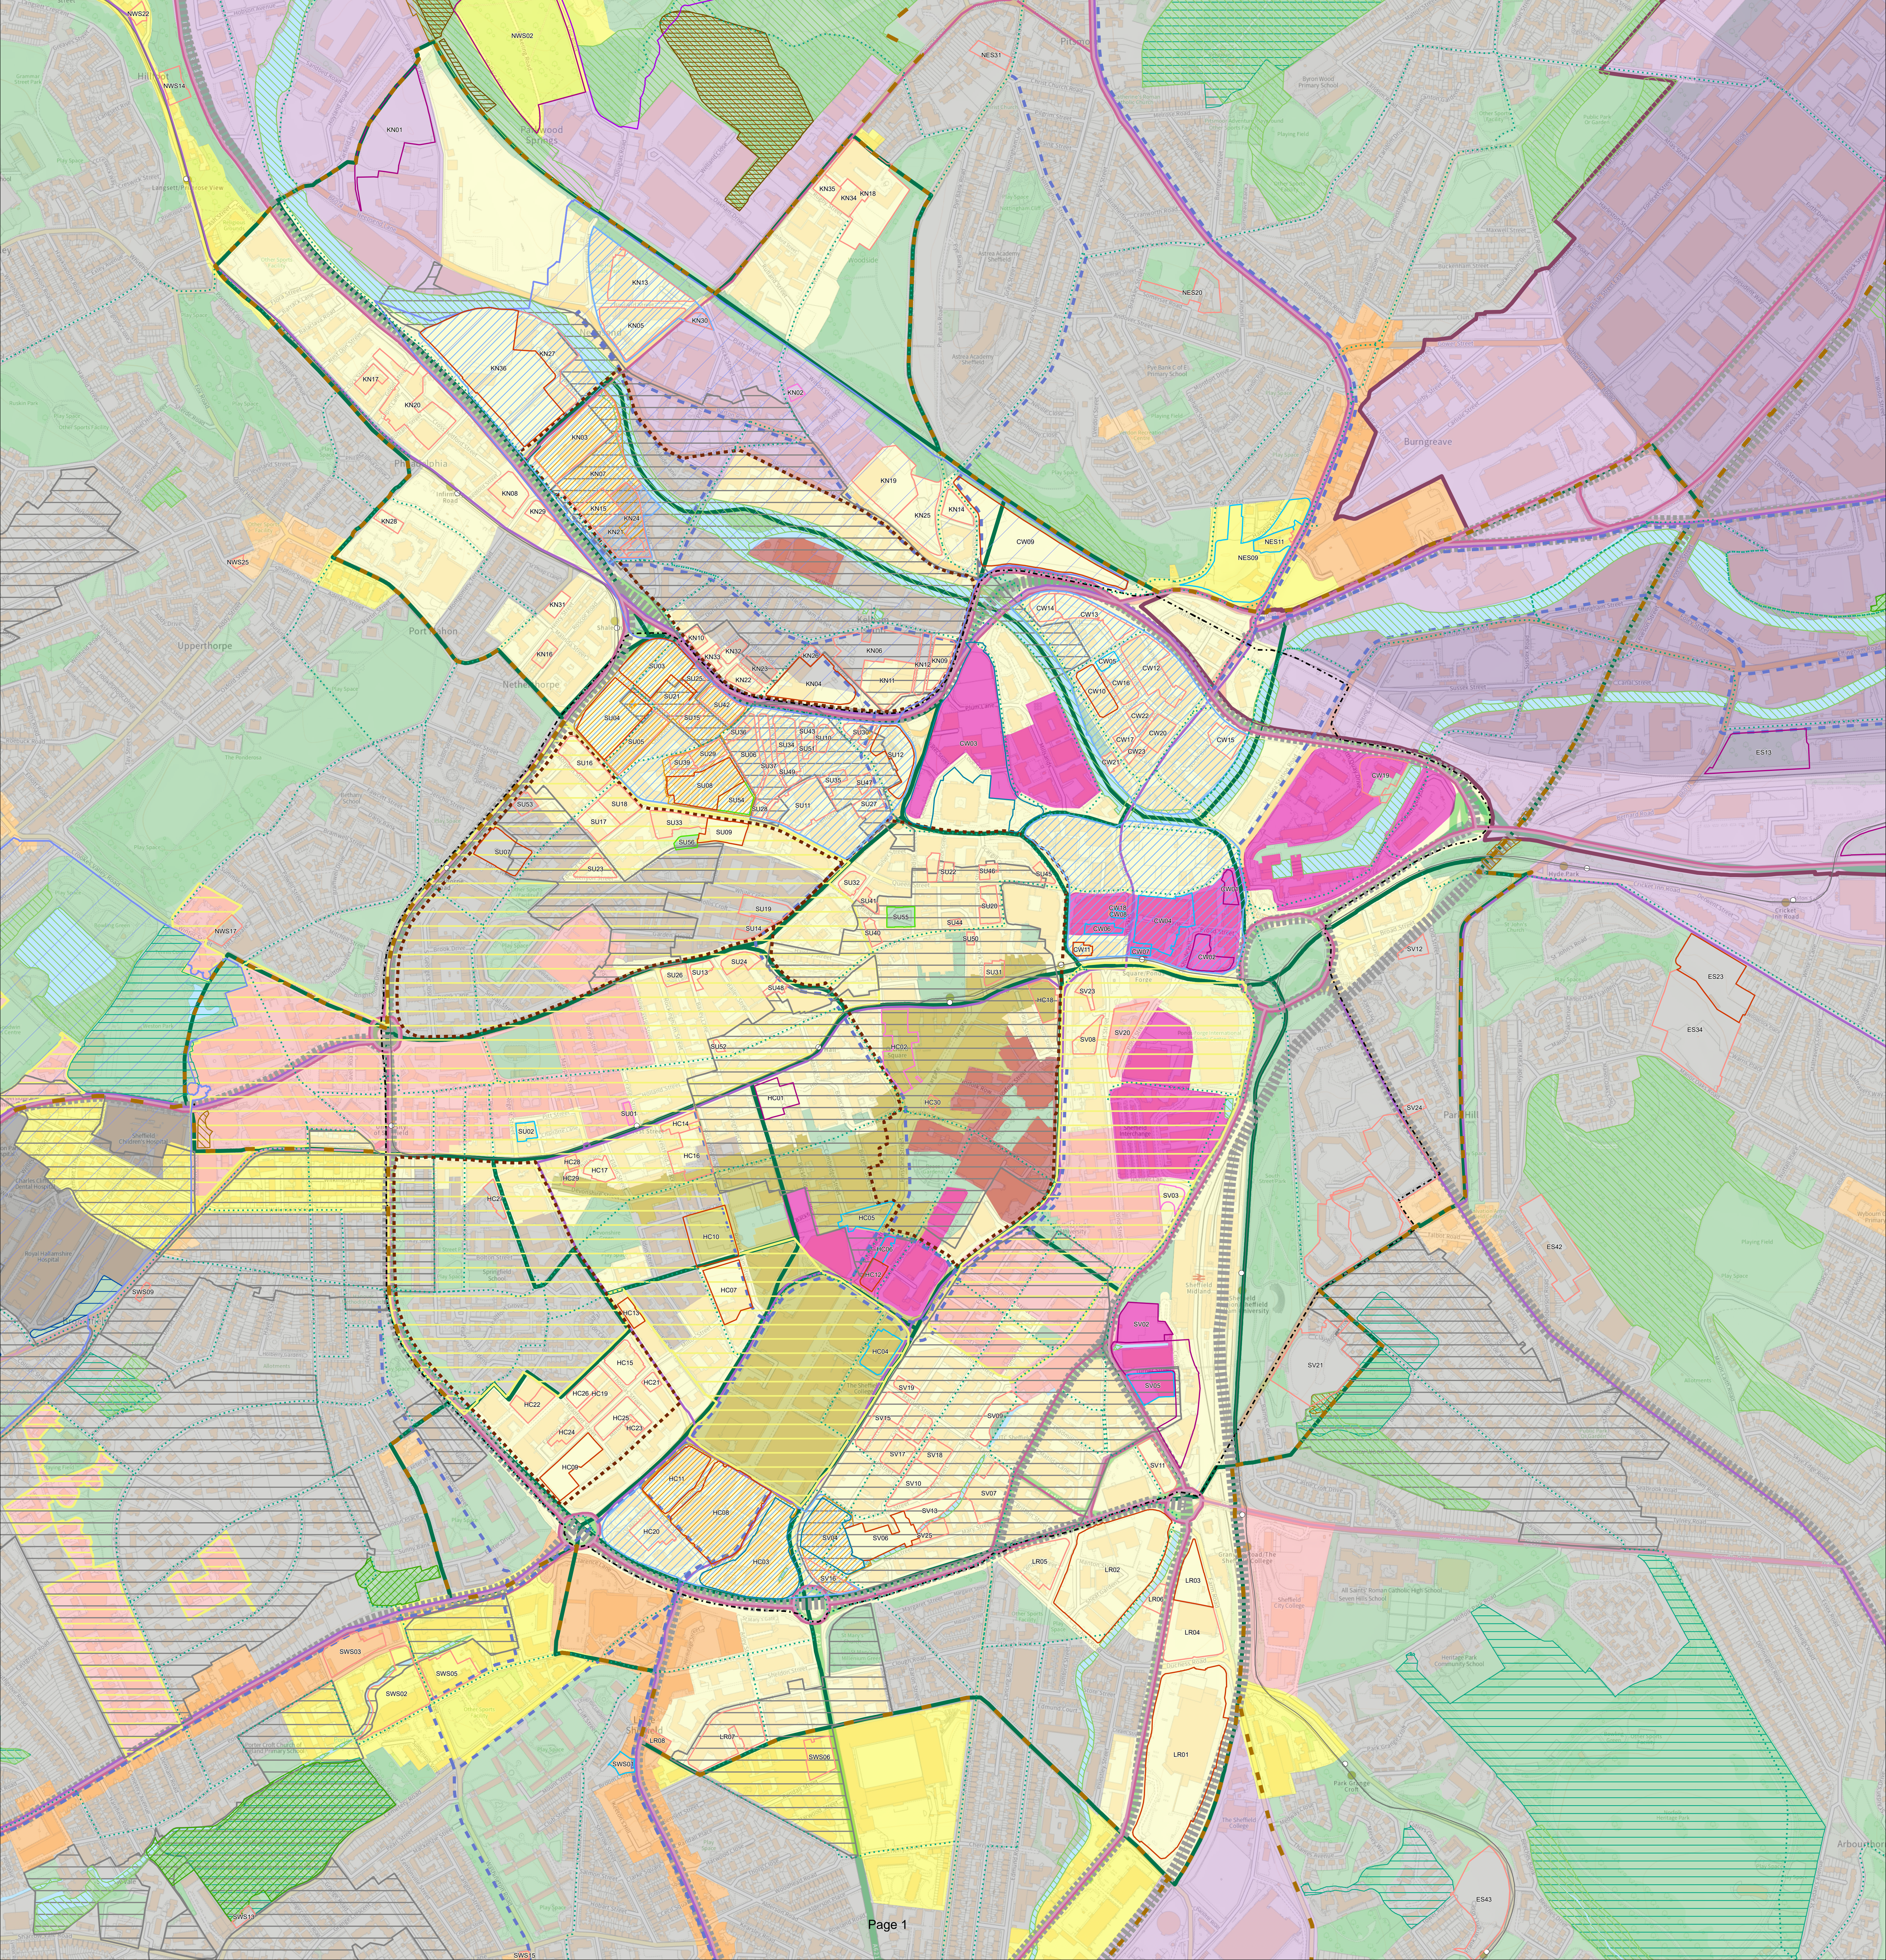

Boundaries

- Central Area Neighbourhood
- City Centre
- Sub Area
- Peak District National Park
- Sheffield Local Planning Authority

Policy Zones

- City Centre Office Zone
- General Employment Zone
- Industrial Zone
- Residential Zone
- City Centre Primary Shopping Area
- District Centre
- Local Centre
- Central Area Flexible Use Zone
- Flexible Use Zone (Outside the Central Area)
- Cultural Zone
- University/College Zone
- Hospital Zone
- Urban Green Space Zone
- Green Belt

Other designations

- Larger Wind Turbine Location
- Catalyst Site
- Priority Location
- Designated Neighbourhood Plan Area
- Advanced Manufacturing Innovation District
- Olympic Legacy Park
- Biological SSSI
- Geological SSSI
- Local Nature Reserve
- Local Wildlife Site
- Local Geological Site
- Local Green Space
- Scheduled Monument
- Conservation Area
- Historic Park, Garden or Cemetery
- Green Belt Village or Substantially Developed Road Frontage
- Addition to the Green Belt
- Removal from the Green Belt
- Night-time Quiet Area
- Area suitable for Purpose Built Student Accommodation
- Safeguarded for Flood Storage
- Waterway

Routes

- Strategic Road Network (National Highways)
- Strategic Route for Heavy Goods Vehicles
- Strategic Road
- Safeguarded Route for the Innovation Corridor
- Cycle Route
- Connecting Sheffield
- Mass Transit Corridor
- Gateway Route
- Supertram stop
- Supertram route