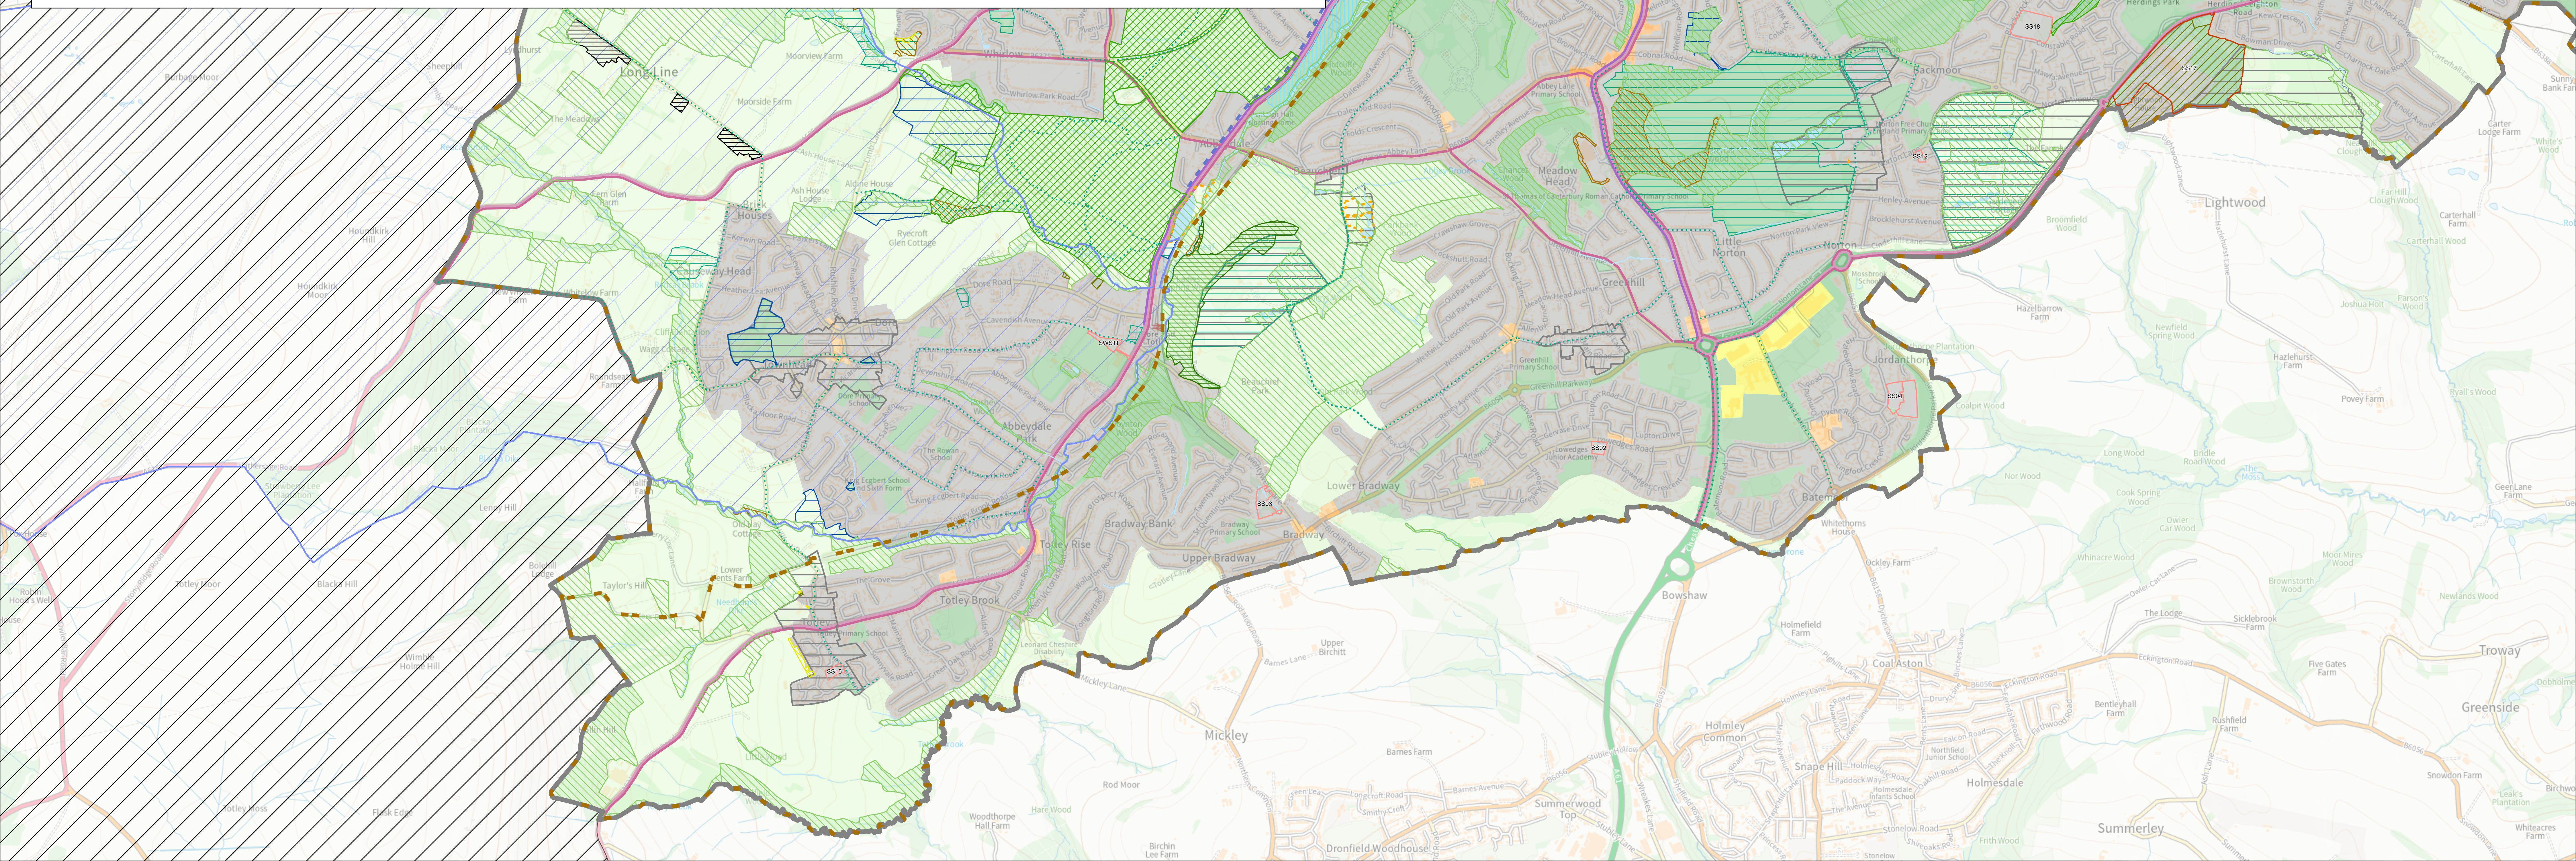

Other designations

- Larger Wind Turbine Location
- Catalyst Site
- Priority Location
- Designated Neighbourhood Plan Area
- Advanced Manufacturing Innovation District
- Olympic Legacy Park
- Biological SSSI
- Geological SSSI
- Local Nature Reserve
- Local Wildlife Site
- Local Geological Site
- Local Green Space

Site Allocations

- Strategic Housing Site
- Housing Site
- Strategic Employment Site
- Employment Site
- Strategic Mixed Use Site
- Mixed Use Site
- Strategic Leisure and Recreation Site
- Open Space Site

Boundaries

- Central Area Neighbourhood
- City Centre
- Sub Area
- Peak District National Park
- Sheffield Local Planning Authority

Policy Zones

- City Centre Office Zone
- General Employment Zone
- Industrial Zone
- Residential Zone
- City Centre Primary Shopping Area
- District Centre
- Local Centre
- Central Area Flexible Use Zone
- Flexible Use Zone (Outside the Central Area)
- Cultural Zone
- University/College Zone
- Hospital Zone
- Urban Green Space Zone
- Green Belt

- Scheduled Monument
- Conservation Area
- Historic Park, Garden or Cemetery
- Green Belt Village or Substantially Developed
- Road Frontage
- Addition to the Green Belt
- Removal from the Green Belt
- Night-time Quiet Area
- Area suitable for Purpose Built Student Accommodation
- Safeguarded for Flood Storage
- Waterway

For Central Area, see separate map