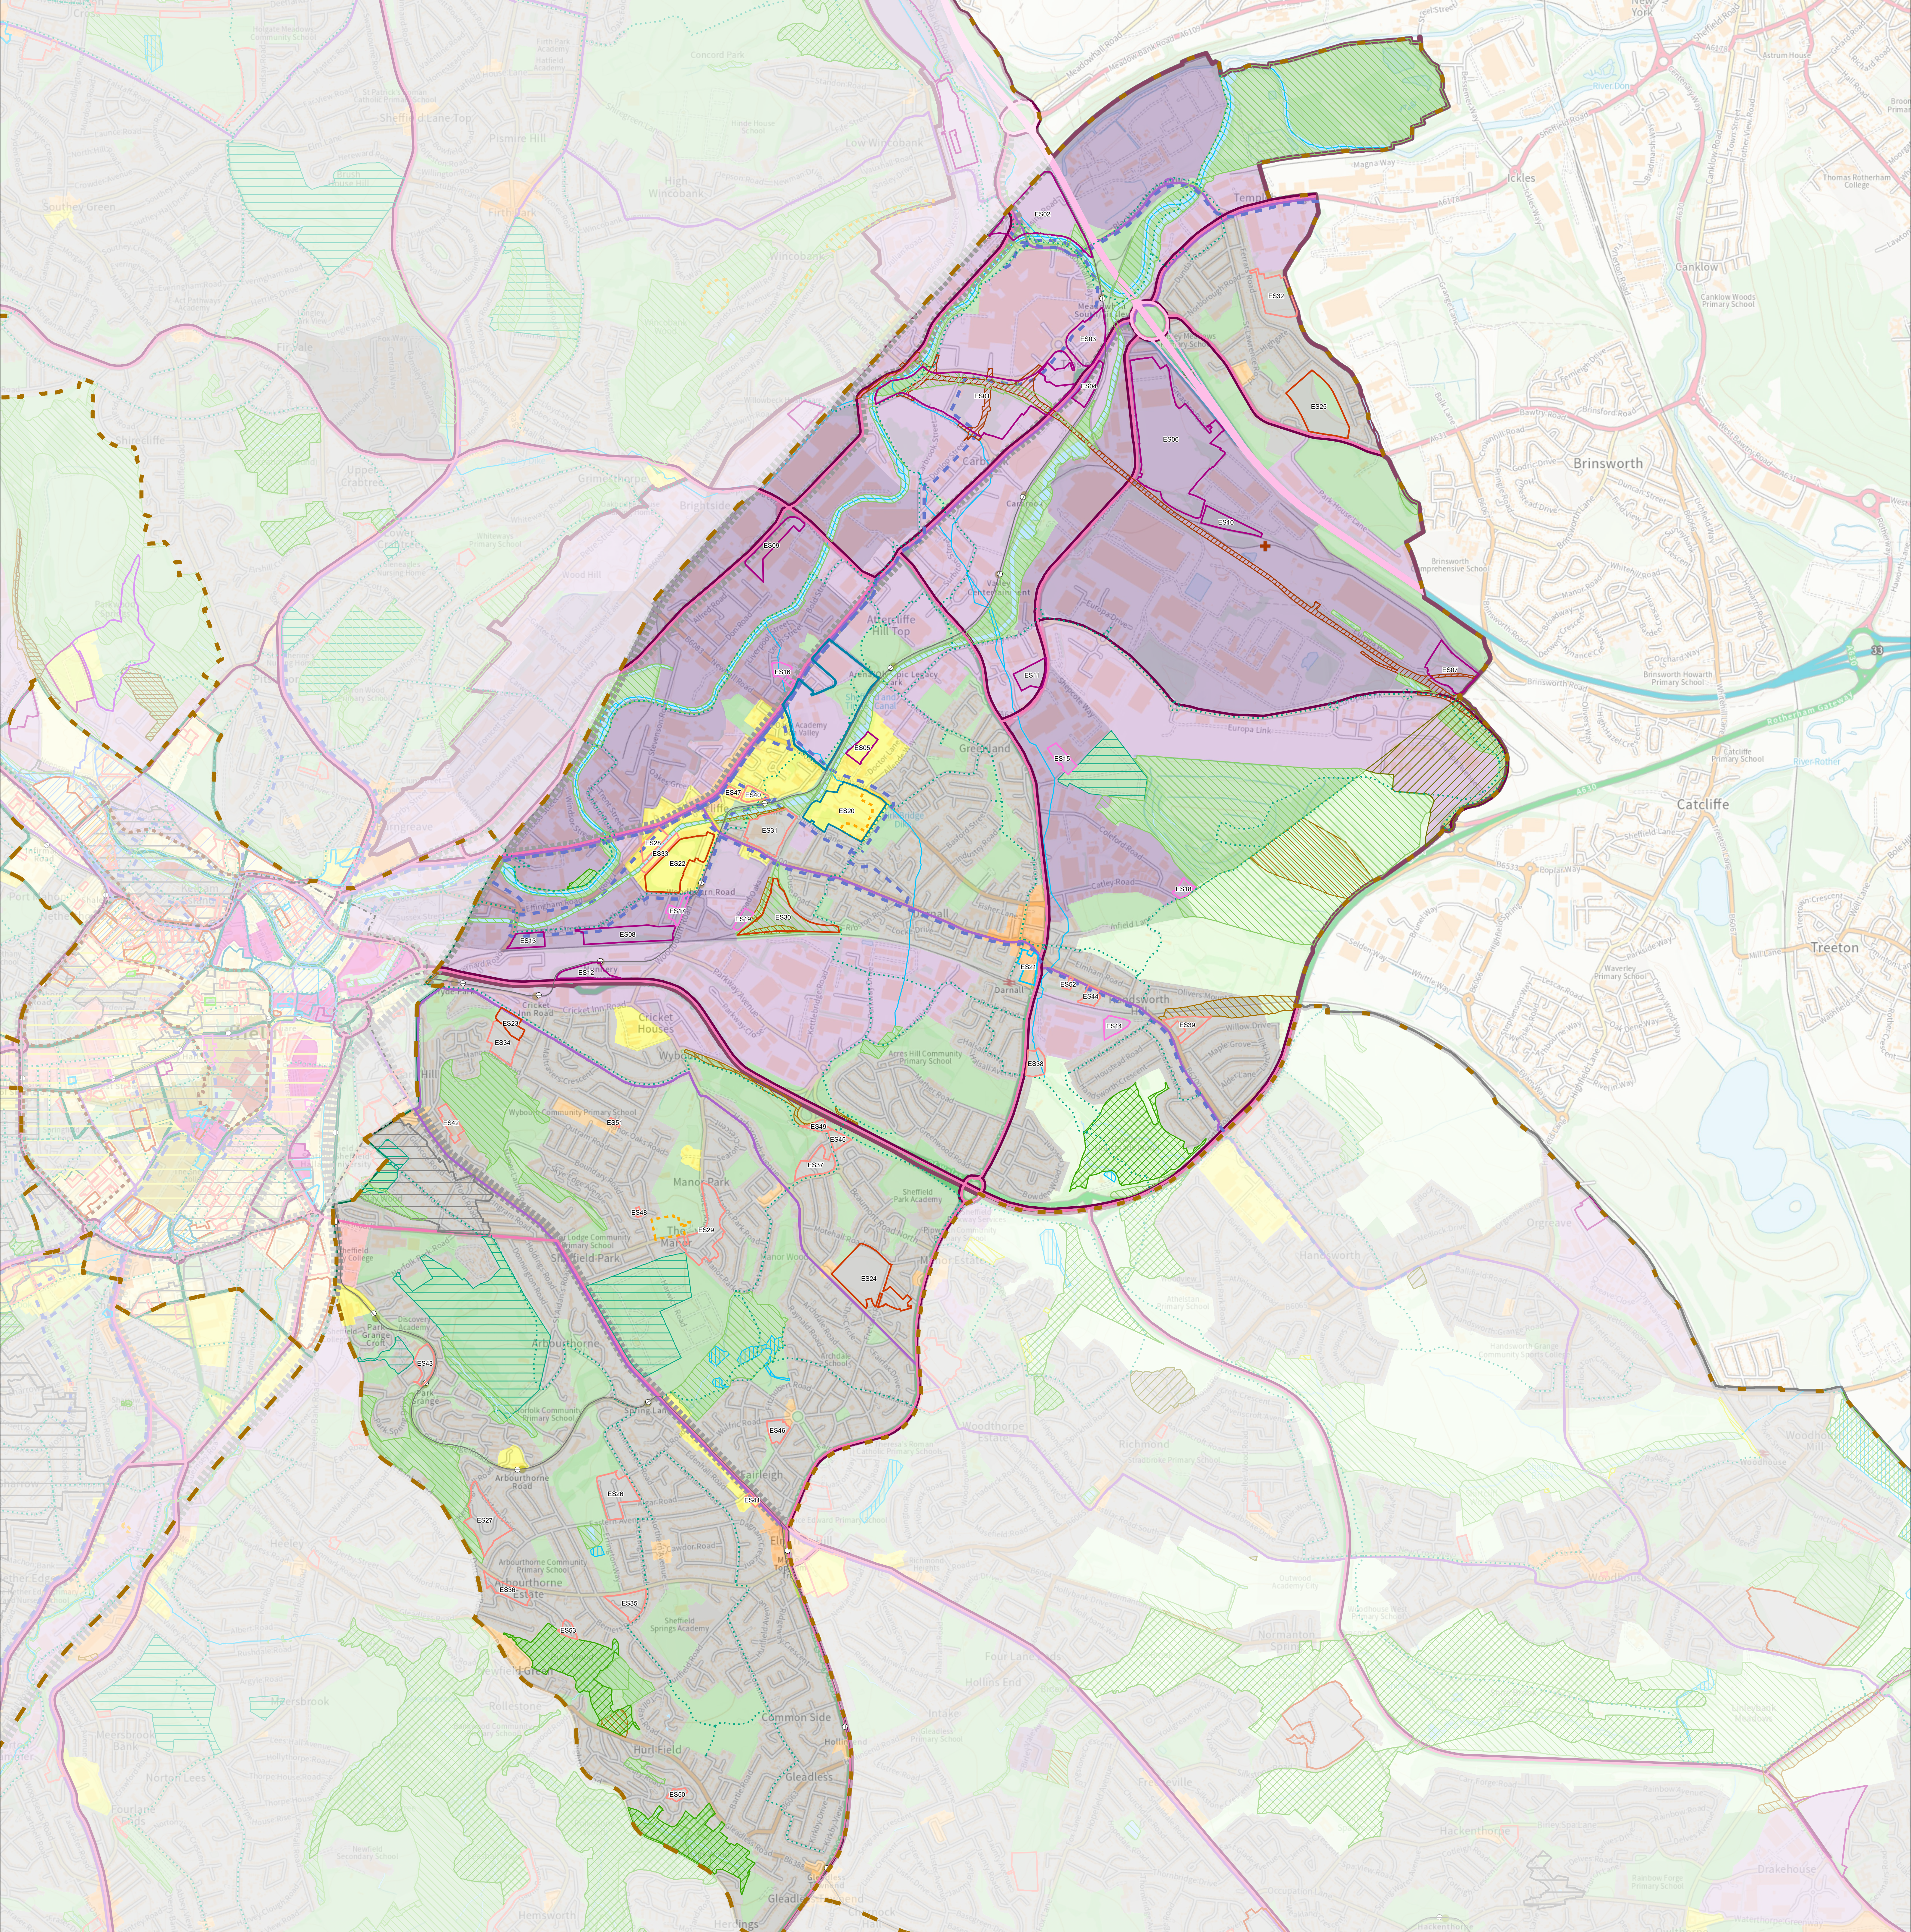

Other designations

- Larger Wind Turbine Location
- Catalyst Site
- Priority Location
- Innovation District
- Olympic Legacy Park
- Biological Site of Special Scientific Interest
- Geological Site of Special Scientific Interest
- Local Nature Reserve
- Local Wildlife Site
- Local Geological Site
- Local Green Space
- Scheduled Monument
- Conservation Area
- Historic Park, Garden or Cemetery
- Green Belt Village or Substantially Developed Road Frontage
- Addition to the Green Belt
- Removal from the Green Belt
- Night-time Quiet Area
- Area suitable for Purpose Built Student Accommodation
- Safeguarded for Flood Storage
- Main river
- Waterway