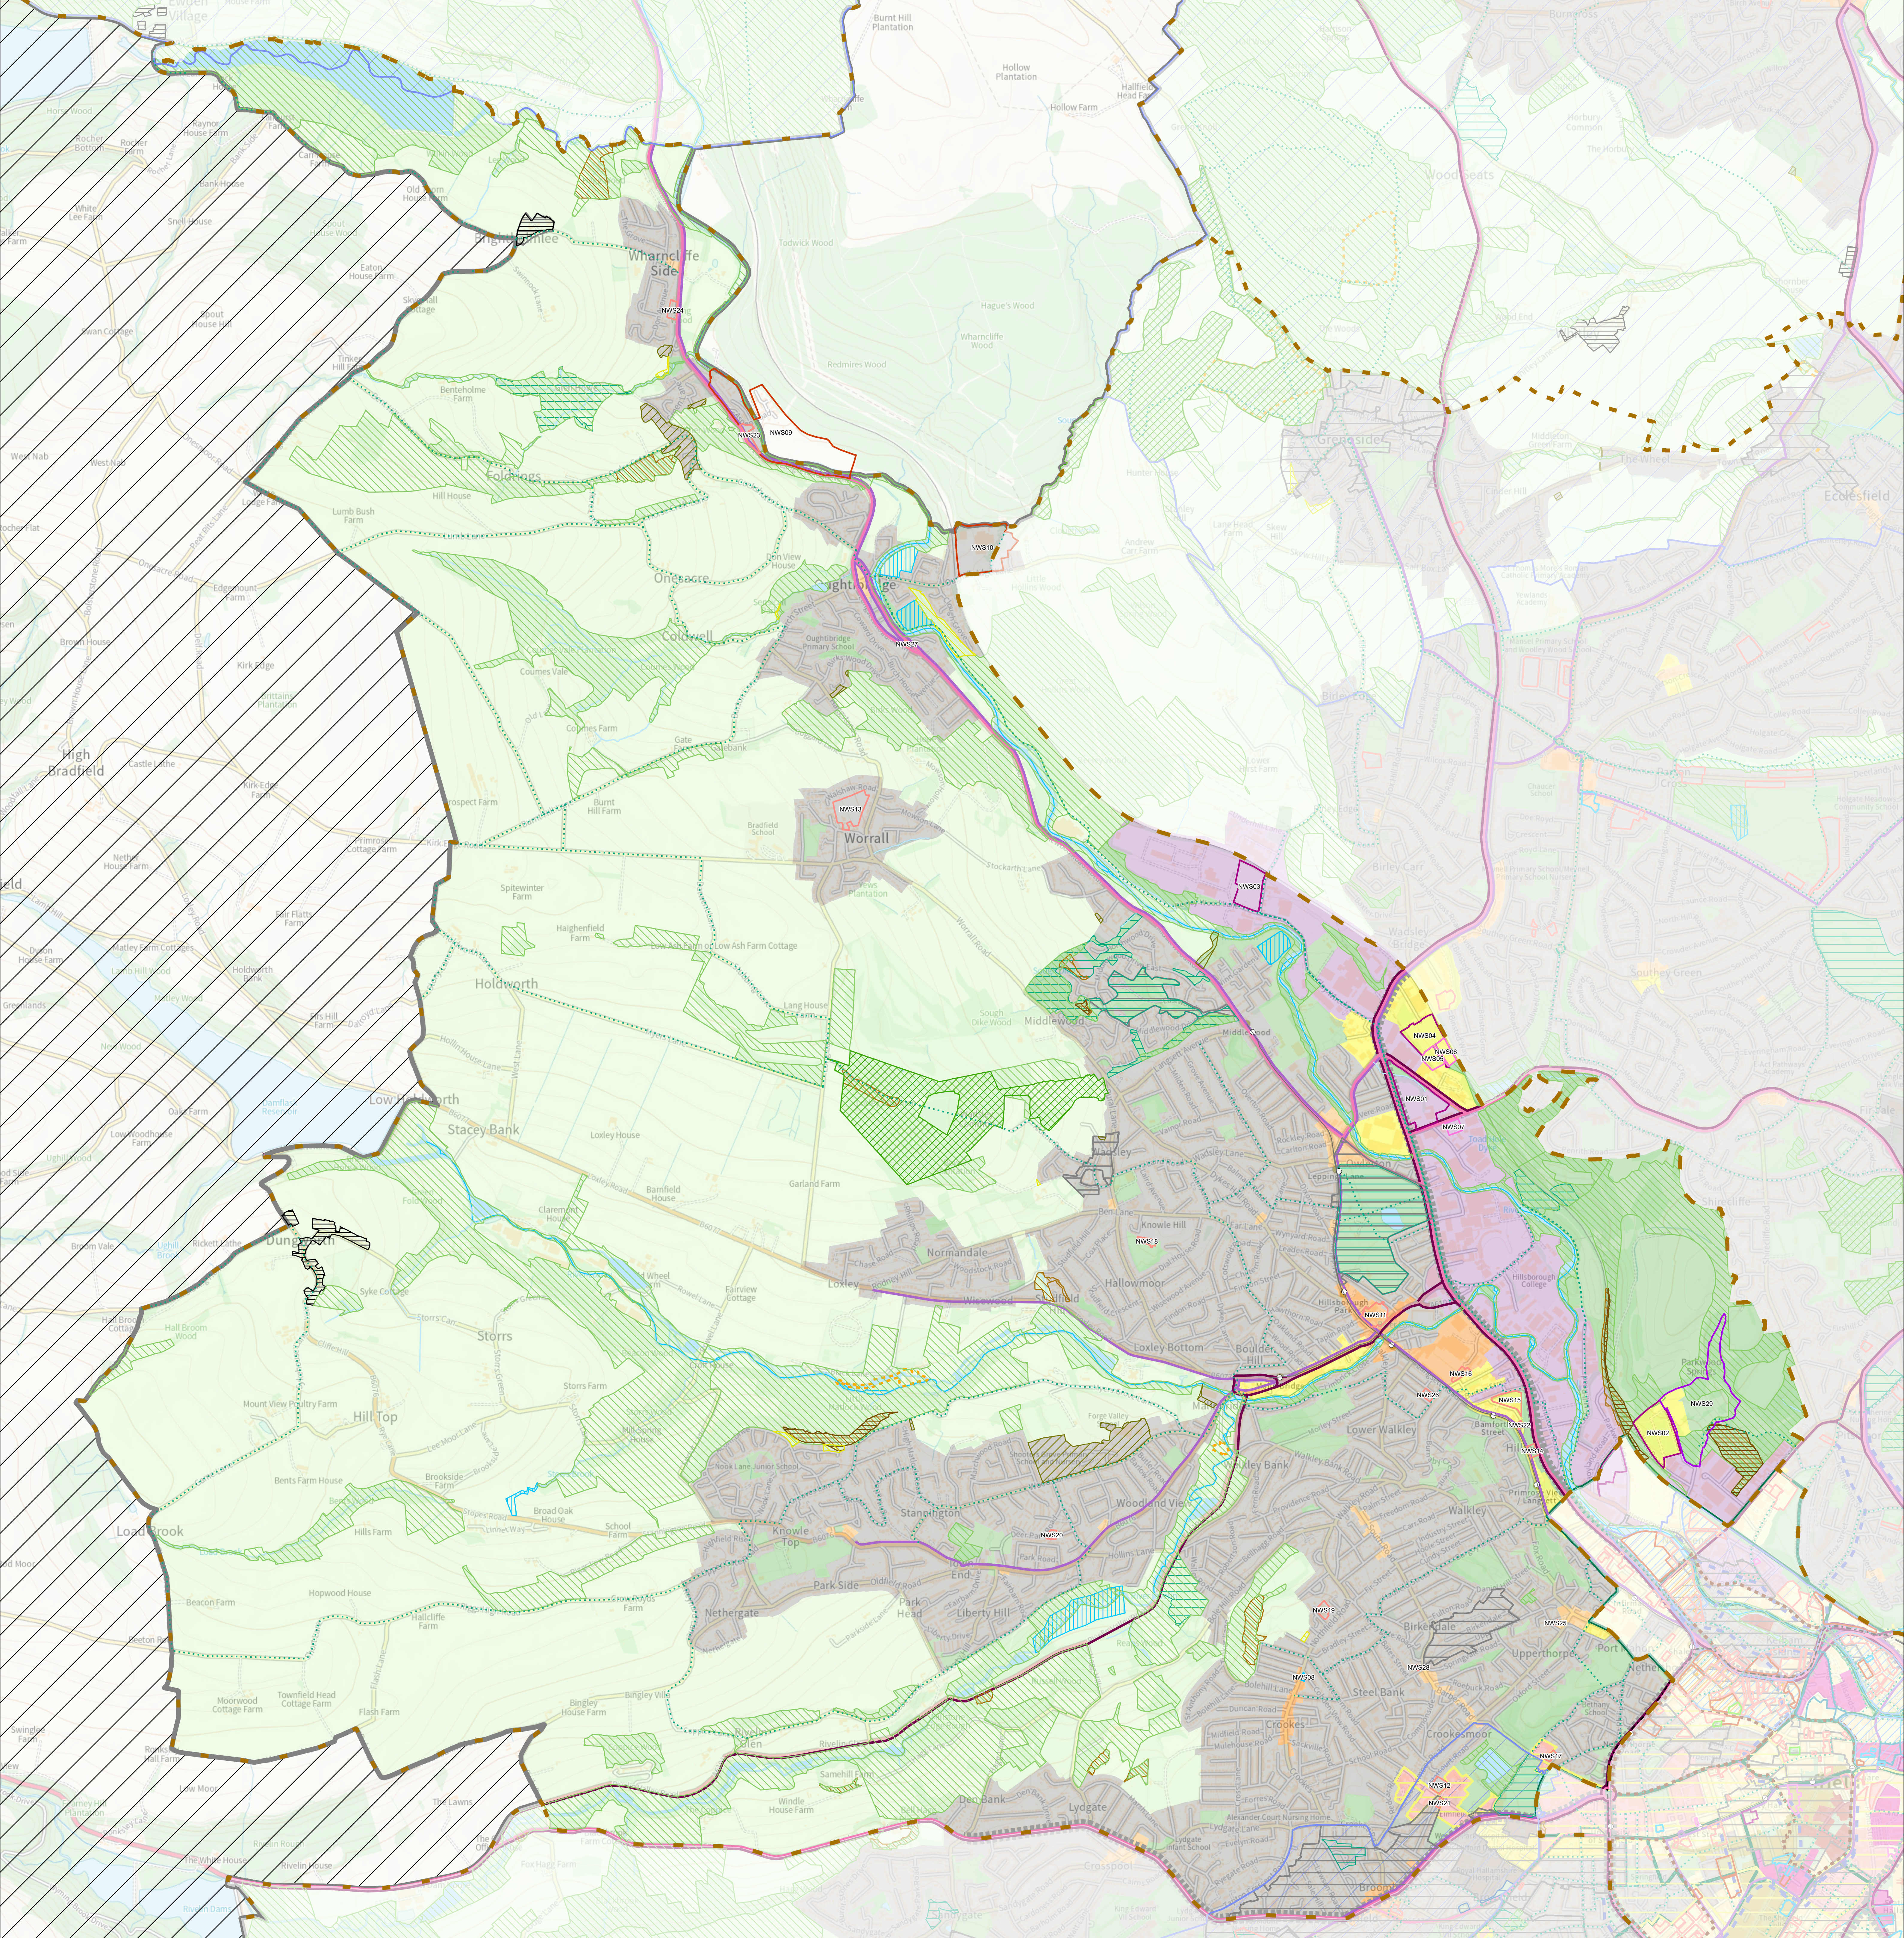

Other designations

- Larger Wind Turbine Location
- Catalyst Site
- Priority Location
- Innovation District
- Olympic Legacy Park
- Biological Site of Special Scientific Interest
- Geological Site of Special Scientific Interest
- Local Nature Reserve
- Local Wildlife Site
- Local Geological Site
- Local Green Space
- Scheduled Monument
- Conservation Area
- Historic Park, Garden or Cemetery
- Green Belt Village or Substantially Developed Road Frontage
- Addition to the Green Belt
- Removal from the Green Belt
- Night-time Quiet Area
- Area suitable for Purpose Built Student Accommodation
- Safeguarded for Flood Storage
- Main river
- Waterway