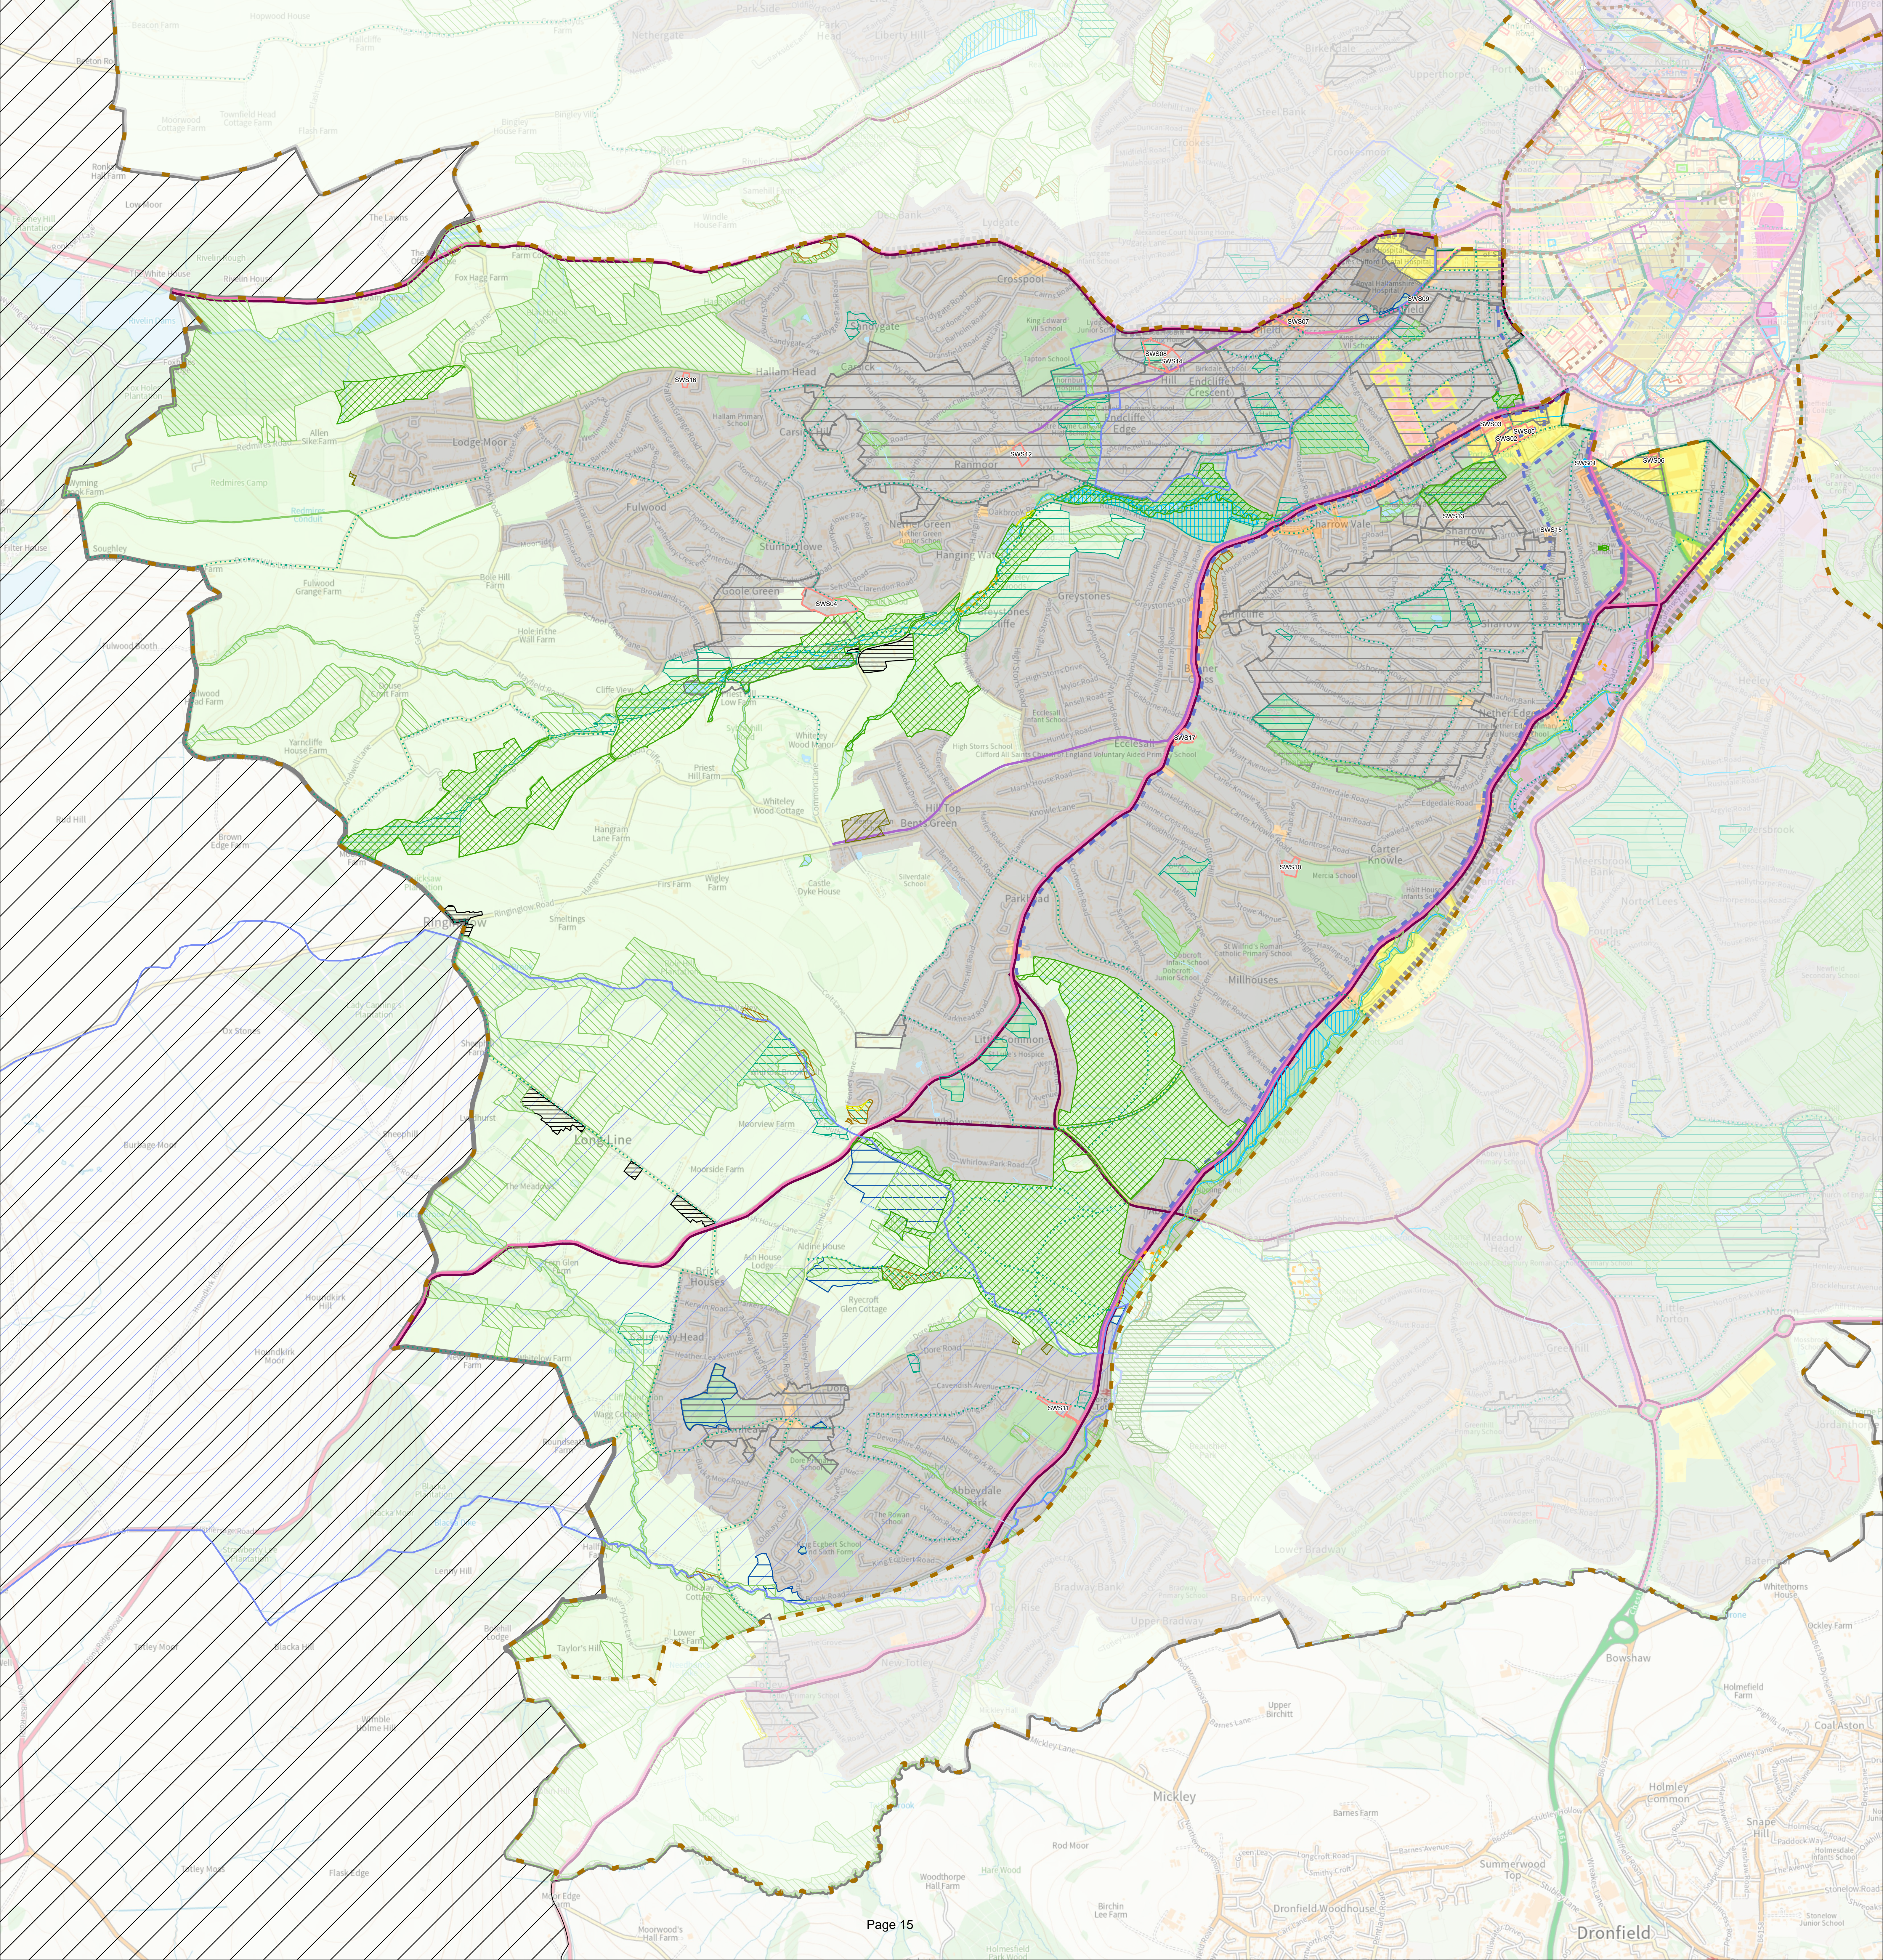

Other designations

- Larger Wind Turbine Location
- Catalyst Site
- Priority Location
- Innovation District
- Olympic Legacy Park
- Biological Site of Special Scientific Interest
- Geological Site of Special Scientific Interest
- Local Nature Reserve
- Local Wildlife Site
- Local Geological Site
- Local Green Space
- Scheduled Monument
- Conservation Area
- Historic Park, Garden or Cemetery
- Green Belt Village or Substantially Developed Road Frontage
- Addition to the Green Belt
- Removal from the Green Belt
- Night-time Quiet Area
- Area suitable for Purpose Built Student Accommodation
- Safeguarded for Flood Storage
- Main river
- Waterway

© Crown copyright and database rights 2023 OS licence number 100018816. You are permitted to use this data solely to enable you to respond to, or interact with, the organisation that provided you with the data. You are not permitted to copy, sub-licence, distribute or sell any of this data to third parties in any form.